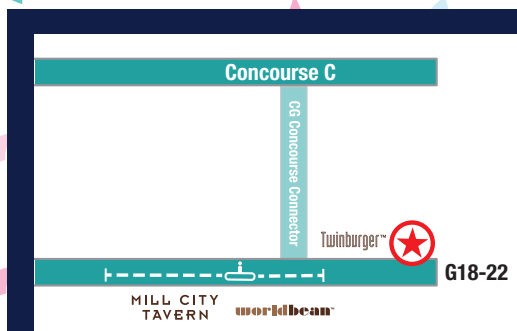

mspnice

employee lounge

GRAND OPENING

Enter to win
GIFT CARDS
valued up to \$100

FREE FOOD
Appetizers, treats & beverages

FREE MSP SUNGLASSES & CAN KOOZIES
to the first 50 attendees

Second location now available on Concourse G
Monday, May 20
from 12 - 2 p.m.

LOUNGE AMENITIES INCLUDE: Free Wi-Fi, vending, outlets, computers, microwave and comfortable seating

The new MSP Nice Employee Lounge is located on Concourse G near gate G18 and Twinburger.

The MSP Nice Lounge is for MSP employees only; you'll need your badge to enter.